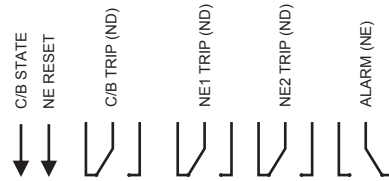

DANGER!
HIGH VOLTAGE

SHORT CT'S
BEFORE DISCONNECT.

Top Deck
plug-in connectors