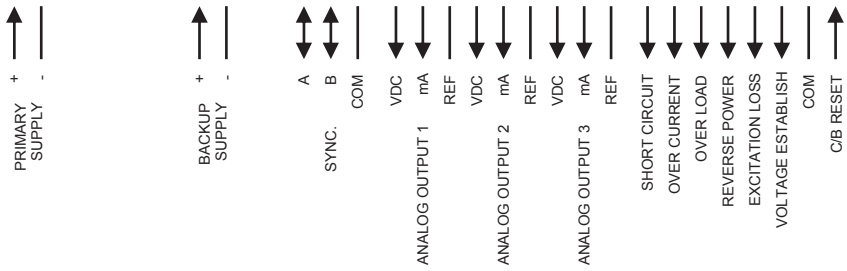

DANGER!
HIGH VOLTAGE

SHORT CT'S
BEFORE DISCONNECT.

Top Deck
plug-in connectors