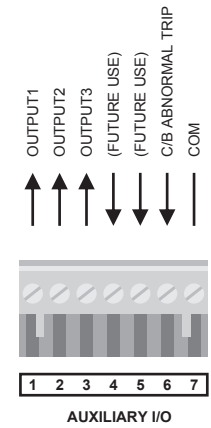

DANGER!
HIGH VOLTAGE

SHORT CT'S
BEFORE DISCONNECT.

Top Deck
plug-in connectors