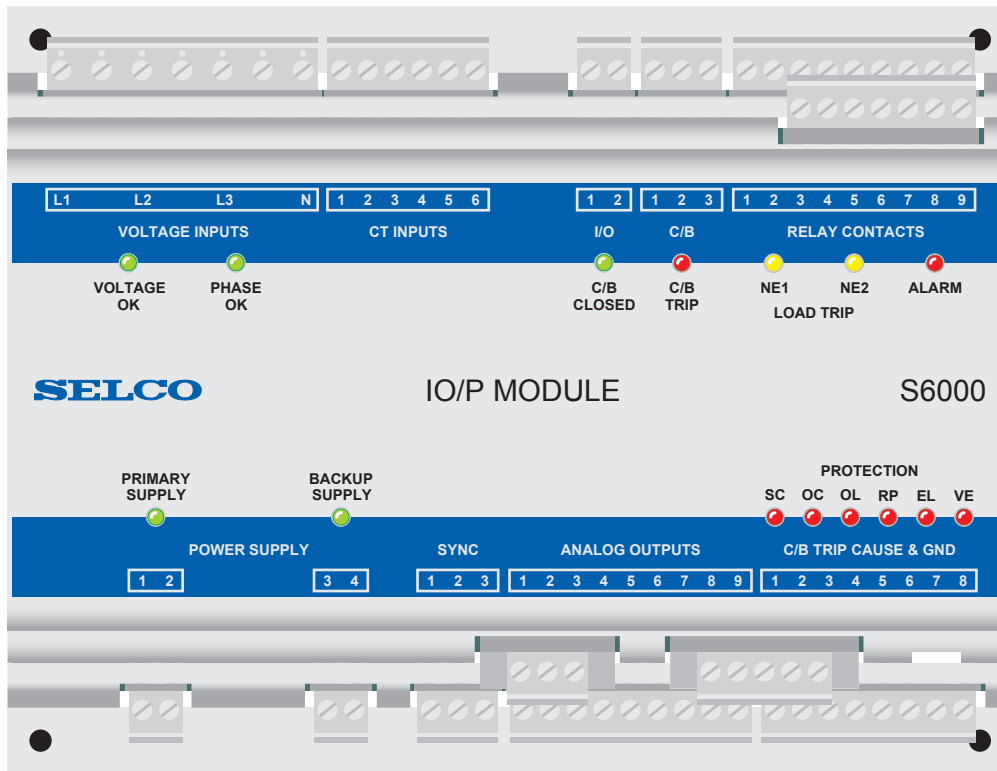

DANGER!
HIGH VOLTAGE

SHORT CT'S
BEFORE DISCONNECT.

Top Deck
plug-in connectors